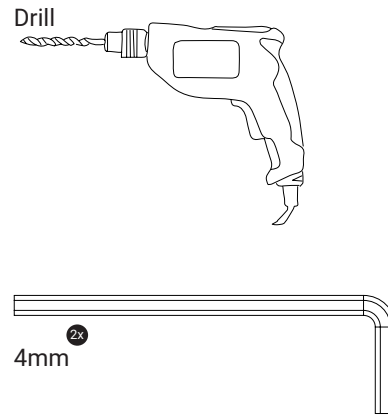

Required tools