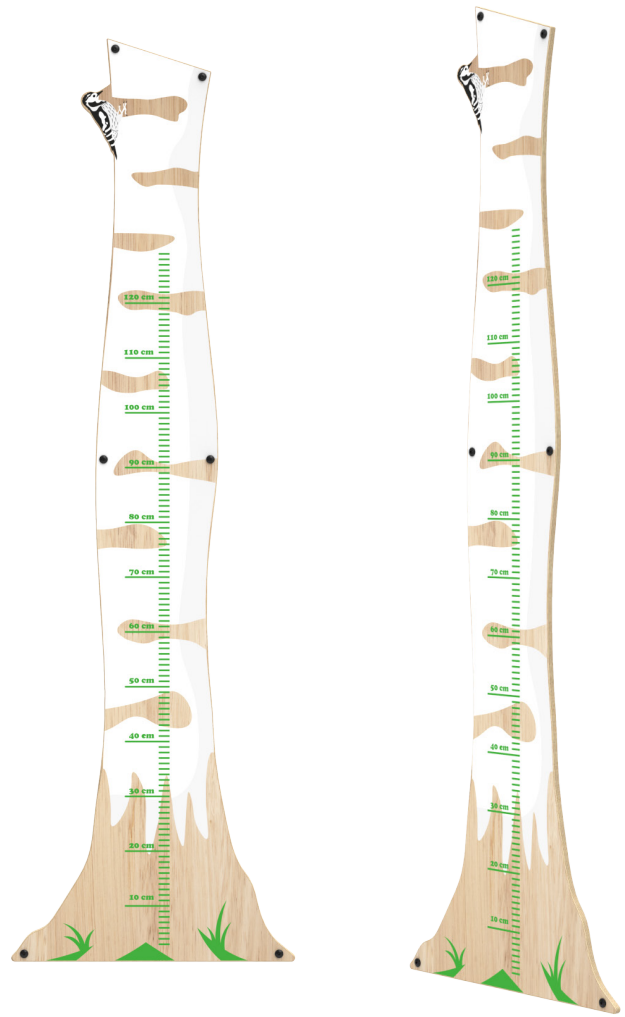

# Ruler

Wall plate Birch ruler is a wall mounted height chart in the shape of a birch tree. Allowing children to have great fun seeing how tall they are.

Graphic colours Pantone no.

7738C	CG 1C	Black	White
-------	-------	-------	-------

## Wall plate | Ruler

Article no.	Size HxWxD	Mounting	KG	Icons
PP00715	168,5x51,9x1,2cm	wallmount	2,7 KG	Birchwood, RVS

**TÜV SGS** All our products are inspected, tested and certified by SGS and TÜV.

**EN 71** European standard EN 71 specifies safety requirements for toys. Compliance with the standard is legally required for all toys sold in the European Union.

**Wall plate**  
WP

**Screws**  
S16

**Required tools**

**Wall plate mounting**

Make sure that the Birch ruler wall plate is placed on a wall touching the ground.