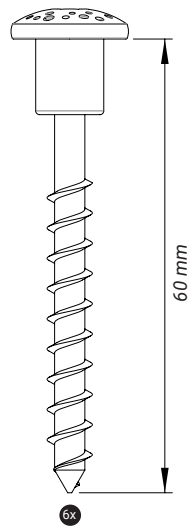

Wall plate
WP

Screws
S16

Required tools

Wall plate mounting

Make sure that the Birch ruler wall plate is placed on a wall touching the ground.