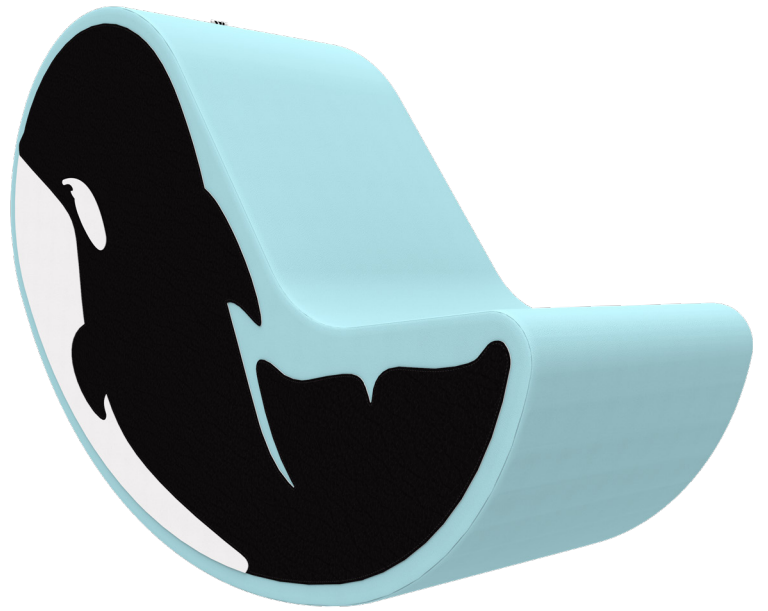

Olly

Softplay Olly is a tough, durable softplay element in the shape of an orca. Olly the orca can be used to play with, sit on or climb on. You can also lie on his belly and use Olly as a lounger. Olly makes a great addition to any play corner.

Softplay | Olly

Article no.	Size HxWxD	Mounting	Age	KG	
SP00049	72,5x110x40cm	free standing	2 - 14 years	8,4 KG	PU, Sponge

TÜV SGS All our products are inspected, tested and certified by SGS and TÜV.

European standard EN 71 specifies safety requirements for toys. Compliance with the standard is legally required for all toys sold in the European Union.